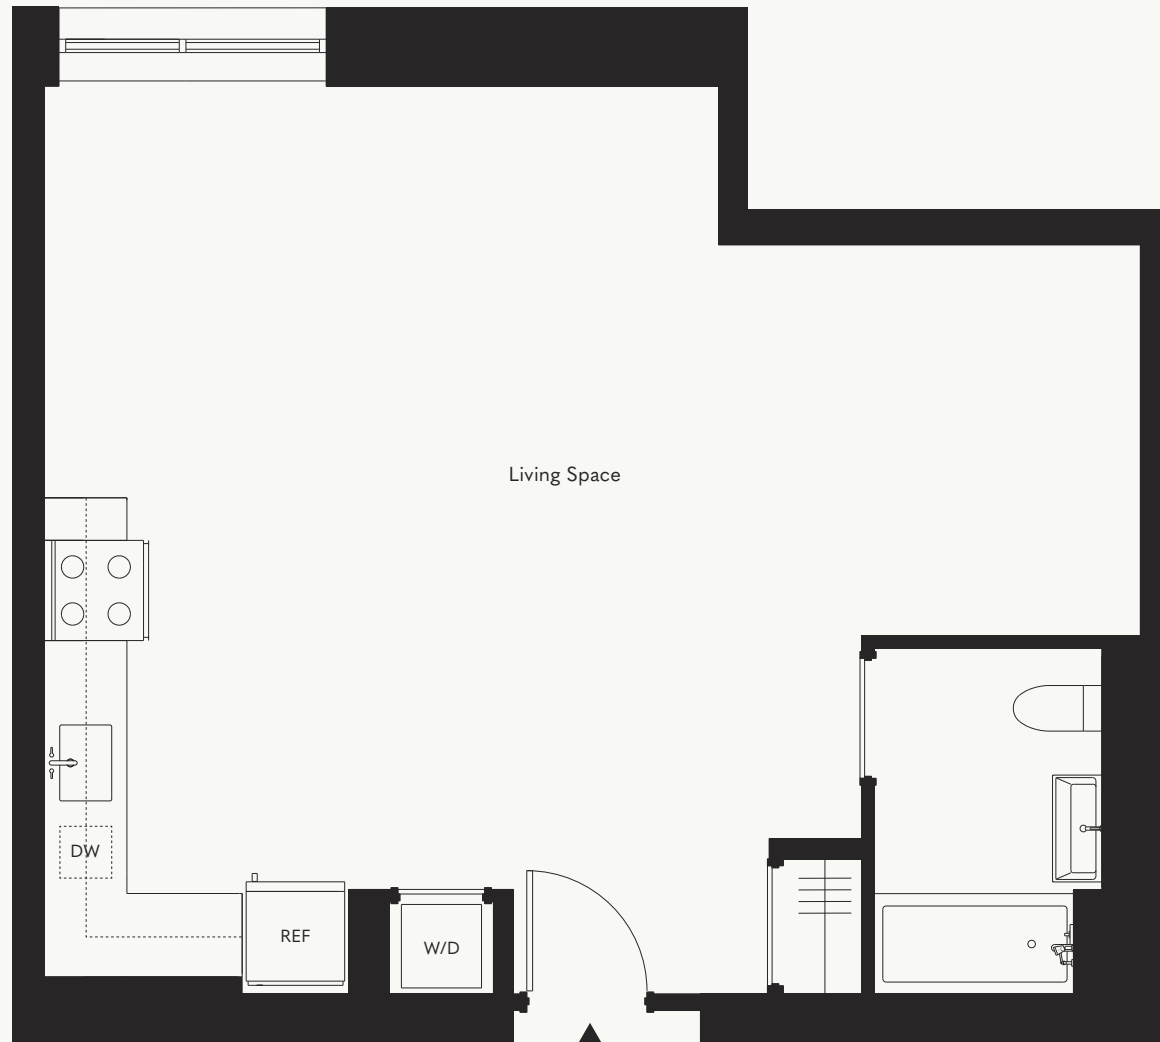

# Studio

Studio Space / 1 Bathroom  
622 Square Feet